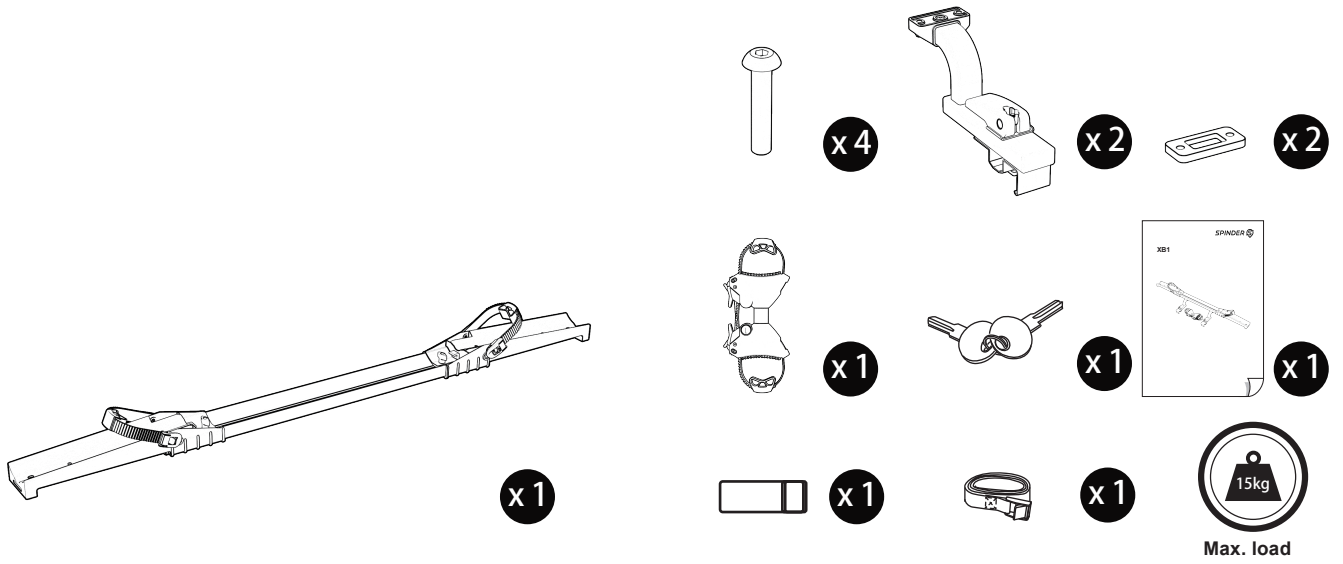

XB1

Scope of delivery

SC2

SL3

© Tradekar S40001/23A

SPINDER 
Wherever you go

Tradekar Benelux BV

Ohmweg 1
4104 BM CULEMBORG
The Netherlands